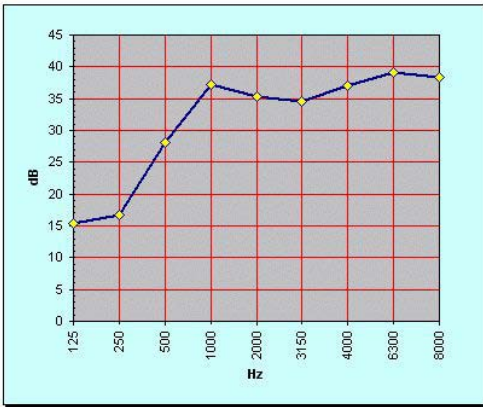

DSP Logger MX 300

Bilsom Lightning L1 Hearing Protection

Description:

The new Lightning earmuff offers maximum protection in a contemporary design. The robust steel headband can withstand demanding use. It features a padded, foam headband and super soft ear cushions to deliver long-wearing comfort. The telescoping height adjustment provides a snug fit every time.

Hz	125	250	500	1000	2000	3150	4000	6300	8000
dB	15,3	16,8	28,1	37,2	35,4	34,6	37,0	39,1	38,3

The Lightning earmuffs offer: ANSI S3.19-1974/CSA Z94.2.

Features:

- patented Air Flow Control technology/optimal attenuation
- robust steel headband can withstand demanding use
- padded, foam headband
- super soft snap-in ear cushions
- telescoping height adjustment for a snug fit